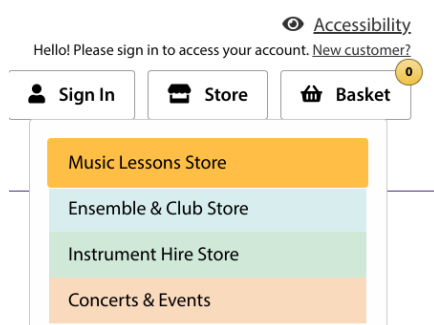

If you wish to enrol your child in lessons, Grange Park **will pay the full cost of a weekly group lesson** which for the spring term is £62 . All lessons are given face to face in school.

A group lesson means your child will have 20 minutes a week with one or two other children in the group. If you wish for your child to have individual lessons you will just need to pay the difference of **£46** as the full price is £108 without funding.

All lessons need to be booked on the Enfield Music Service website. If you have already created an account, you can book easily: click on **Sign in** then **Store**, then **Music Lessons Store**. If you have not yet created an account you will need to click on **New customer** which is in the **top right hand corner** of the page, below 'Accessibility'. Please click below to access the website. Remember, this will be discounted by the school who will pay the cost of a group lesson and you will pay the difference if you wish to. Please use the following website where you will find all the prices by clicking on **Store**.

<https://traded.enfield.gov.uk/musicstore>

We currently have piano, keyboard, violin, guitar, ukulele, drums, woodwind (including clarinet, a lighter version of a clarinet) and brass tutors delivering weekly lessons. There is also a flute which has been donated to school for anyone who would like to learn. It is recommended from year 4 up. Please email the office to ask me about this. It is also possible to hire instruments from EMS.