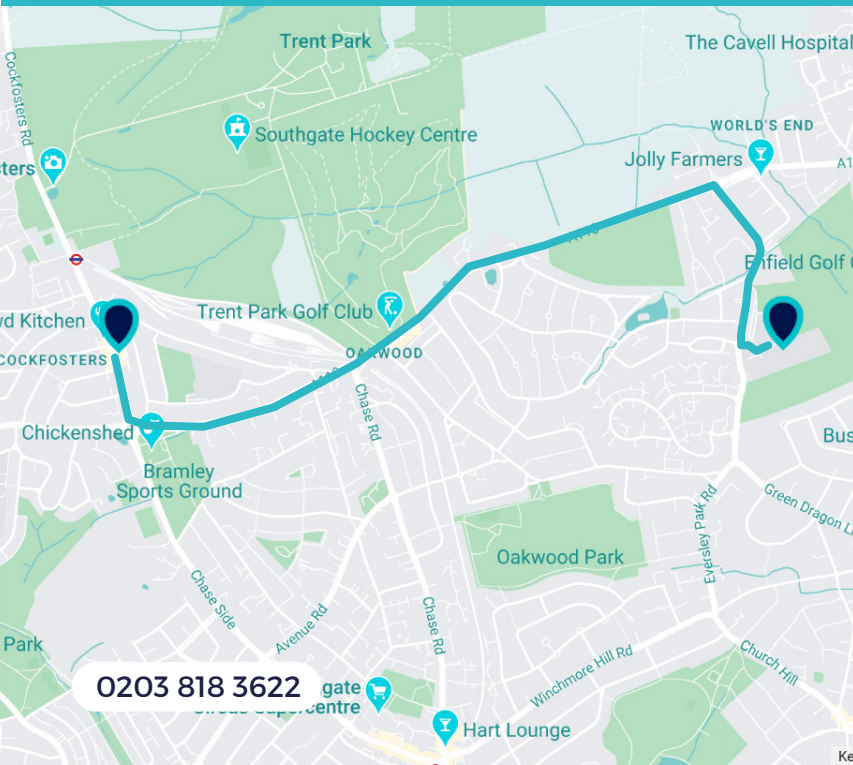

clearpay clearpay clearpay clearpay clearpay clearpay

CLEARPAY: PAY IN 4 INSTALLMENTS

Find your Uniform at our **Cockfosters Branch**

**25 Station Parade
Cockfosters Road
EN4 0DW**

Our Cockfosters store is 2.4 miles from your school (a 9-minute drive) and a 7-minute walk south from the Cockfosters tube station. The store is on the left-hand side of the road, opposite Sainsbury's.